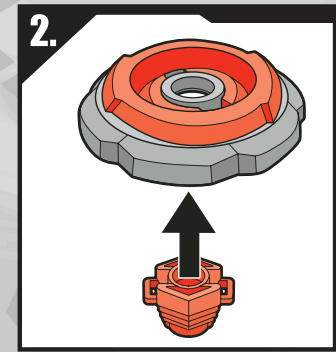

**AGES 8+**  
19978/19495 Asst.

Before assembly and playing, please read instructions. Please keep these instructions for future reference.

**BB-51**  
**DEFENSE**  
**ROCK ORSO™ D125B**

Includes 5-piece top, Ripcord Launcher™ & assembly tool.

**⚠ WARNING:**  
Do not use Beyblade™ tops or Beystadium™ (sold separately) on tables or other elevated surfaces.

**APPLY LABELS AS SHOWN**

Remove temporary decals and apply permanent decals as shown.

**ASSEMBLY:**