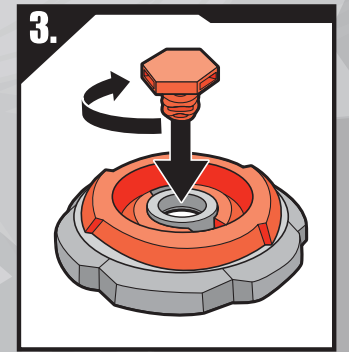

**AGES 8+**  
19978/19495 Asst.

Before assembly and playing, please read instructions. Please keep these instructions for future reference.

**BB-51**  
**DEFENSE**  
**ROCK ORSO™ D125B**

Includes 5-piece top, Ripcord Launcher™ & assembly tool.

**⚠ WARNING:**  
Do not use Beyblade™ tops or Beystadium™ (sold separately) on tables or other elevated surfaces.

**APPLY LABELS AS SHOWN**

Remove temporary decals and apply permanent decals as shown.

**ASSEMBLY:**