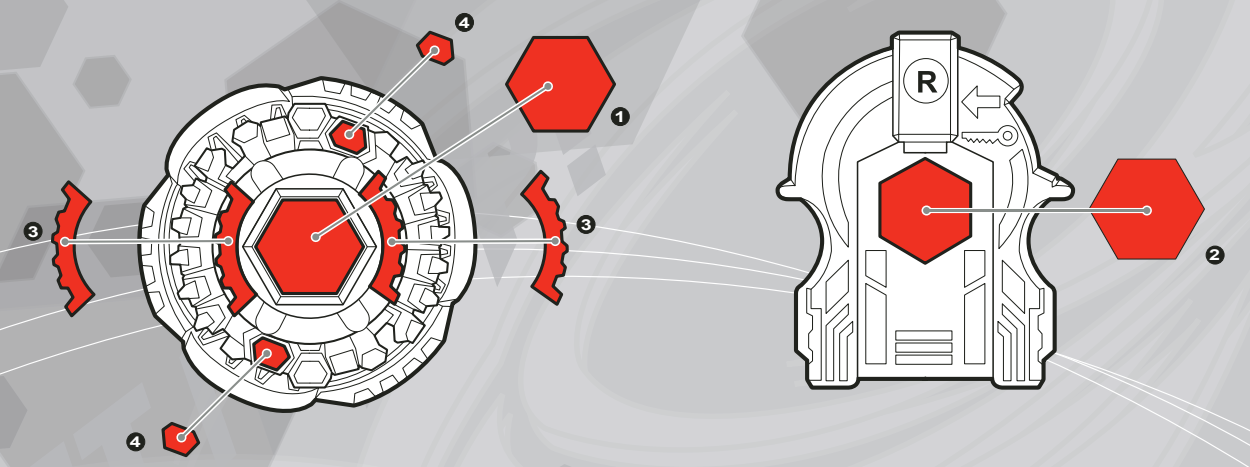

**AGES 8+**  
19978/19495 Asst.

Before assembly and playing, please read instructions. Please keep these instructions for future reference.

**BB-51**  
**DEFENSE**  
**ROCK ORSO™ D125B**

Includes 5-piece top, Ripcord Launcher™ & assembly tool.

**⚠ WARNING:**  
Do not use Beyblade™ tops or Beystadium™ (sold separately) on tables or other elevated surfaces.

**APPLY LABELS AS SHOWN**

Remove temporary decals and apply permanent decals as shown.

**ASSEMBLY:**