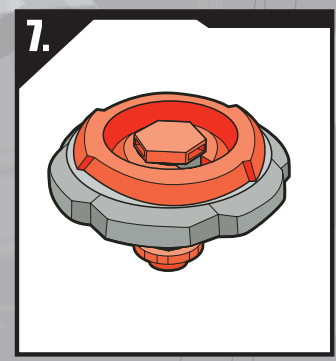

**AGES 8+**  
19978/19495 Asst.

Before assembly and playing, please read instructions. Please keep these instructions for future reference.

**BB-51**  
**DEFENSE**  
**ROCK ORSO™ D125B**

Includes 5-piece top, Ripcord Launcher™ & assembly tool.

**⚠ WARNING:**  
Do not use Beyblade™ tops or Beystadium™ (sold separately) on tables or other elevated surfaces.

**APPLY LABELS AS SHOWN**

Remove temporary decals and apply permanent decals as shown.

**ASSEMBLY:**