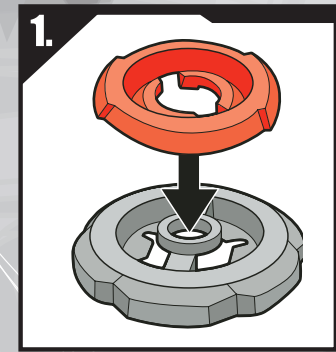

**AGES 8+**  
19978/19495 Asst.

Before assembly and playing, please read instructions. Please keep these instructions for future reference.

**BB-51**  
**DEFENSE**  
**ROCK ORSO™ D125B**

Includes 5-piece top, Ripcord Launcher™ & assembly tool.

**⚠ WARNING:**  
Do not use Beyblade™ tops or Beystadium™ (sold separately) on tables or other elevated surfaces.

**APPLY LABELS AS SHOWN**

Remove temporary decals and apply permanent decals as shown.

**ASSEMBLY:**