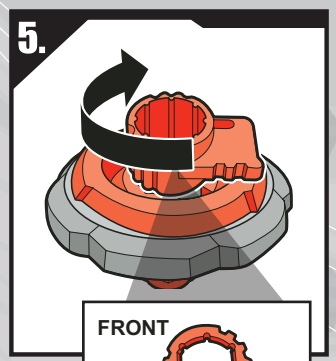

**AGES 8+**  
19978/19495 Asst.

Before assembly and playing, please read instructions. Please keep these instructions for future reference.

**BB-51**  
**DEFENSE**  
**ROCK ORSO™ D125B**

Includes 5-piece top, Ripcord Launcher™ & assembly tool.

**⚠ WARNING:**  
Do not use Beyblade™ tops or Beystadium™ (sold separately) on tables or other elevated surfaces.

**APPLY LABELS AS SHOWN**

Remove temporary decals and apply permanent decals as shown.

**ASSEMBLY:**