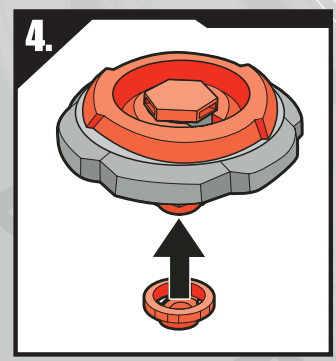

**AGES 8+**  
19978/19495 Asst.

Before assembly and playing, please read instructions. Please keep these instructions for future reference.

**BB-51**  
**DEFENSE**  
**ROCK ORSO™ D125B**

Includes 5-piece top, Ripcord Launcher™ & assembly tool.

**⚠ WARNING:**  
Do not use Beyblade™ tops or Beystadium™ (sold separately) on tables or other elevated surfaces.

**APPLY LABELS AS SHOWN**

Remove temporary decals and apply permanent decals as shown.

**ASSEMBLY:**