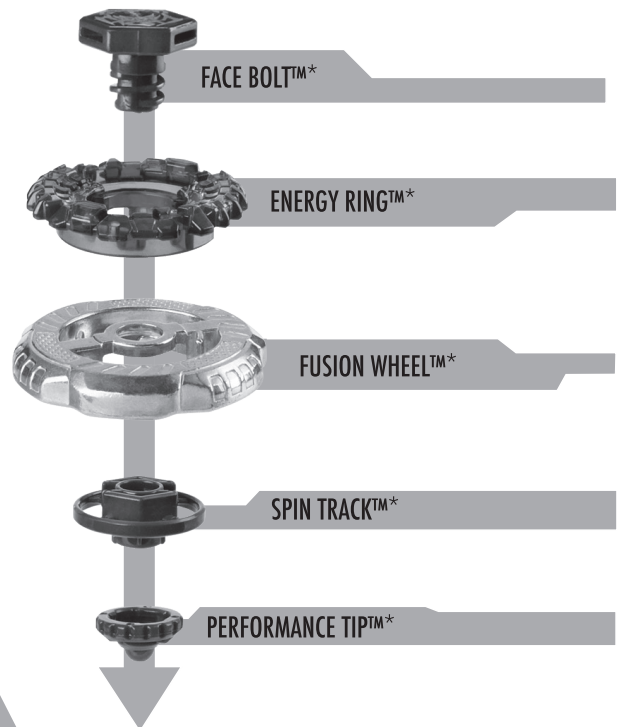

**AGES 8+**  
19978/19495 Asst.

Before assembly and playing, please read instructions. Please keep these instructions for future reference.

**BB-51**  
**DEFENSE**  
**ROCK ORSO™ D125B**

Includes 5-piece top, Ripcord Launcher™ & assembly tool.

**⚠ WARNING:**  
Do not use Beyblade™ tops or Beystadium™ (sold separately) on tables or other elevated surfaces.

**APPLY LABELS AS SHOWN**

Remove temporary decals and apply permanent decals as shown.

**ASSEMBLY:**