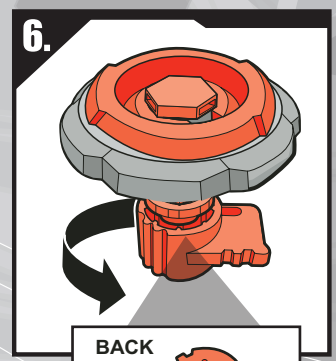

**AGES 8+**  
19978/19495 Asst.

Before assembly and playing, please read instructions. Please keep these instructions for future reference.

**BB-51**  
**DEFENSE**  
**ROCK ORSO™ D125B**

Includes 5-piece top, Ripcord Launcher™ & assembly tool.

**⚠ WARNING:**  
Do not use Beyblade™ tops or Beystadium™ (sold separately) on tables or other elevated surfaces.

**APPLY LABELS AS SHOWN**

Remove temporary decals and apply permanent decals as shown.

**ASSEMBLY:**